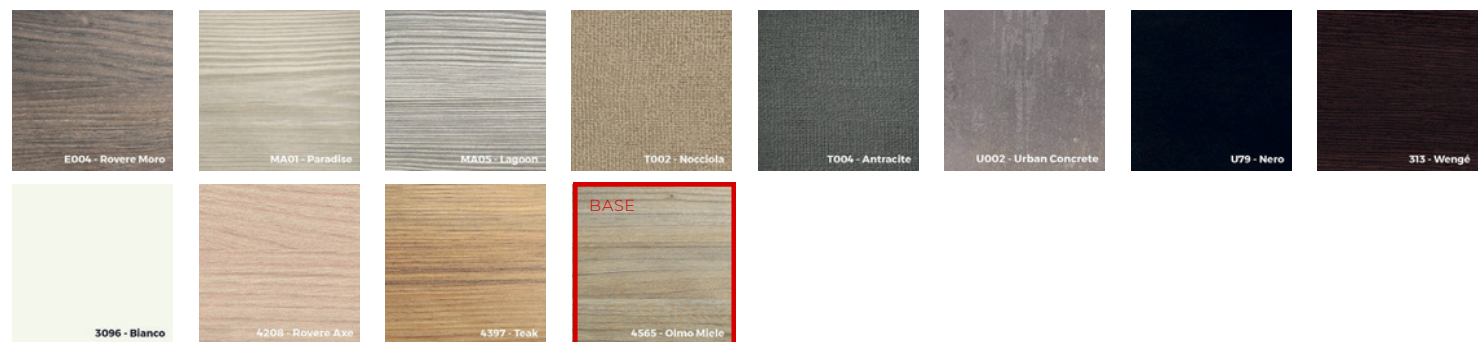

Domes variations	Domes and mattress color variations (default = cream)	845 €
------------------	---	-------

Bank support variations	Bank support colour variations (default = Olmo Miele)	1 500 €
-------------------------	---	---------